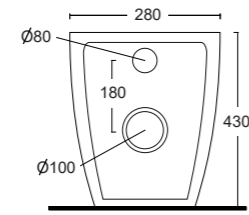

BASIC CIRCLE WC

WC a terra senza brida /
Back to wall rimless WC

Cod. W0201

Scarico acqua / Water flush
3/4,5 LT