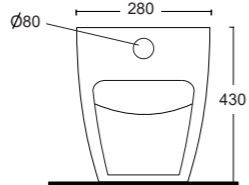

BASIC CIRCLE BIDET

Bidet a terra /
Back to wall bidet

Cod. W0202