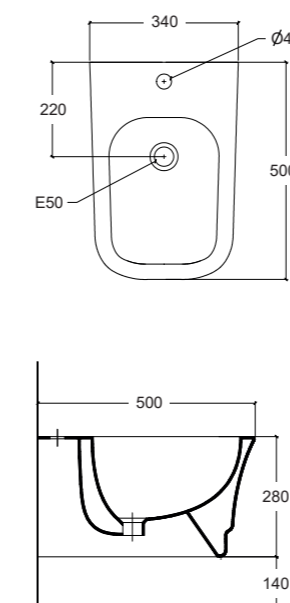

IDEA BIDET

Bidet sospeso /
Wall hung bidet

Cod. W10004