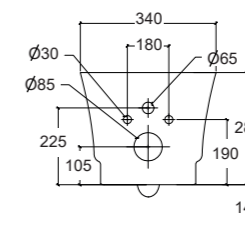

IDEA WC

WC sospeso senza brida /
Wall hung rimless WC

Cod. W10003

Scarico acqua / Water flush
3/4,5 LT