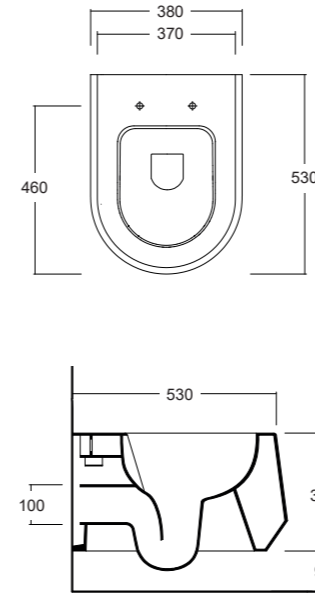

Cod. W8007

TAO

Sanitari sospesi
Wall hung sanitary ware
38x53x32,5cm

Sanitari sospesi
Wall hung sanitary ware
38x53x32,5cm

TAO WC

WC sospeso senza brida /
Wall hung rimless WC

Cod. W10803

Scarico acqua / Water flush
3/4,5 LT