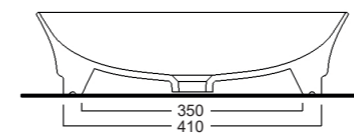

IDEA OVALE

Lavabo appoggio senza troppopieno e senza foro rubinetto /
Countertop washbasin without overflow, no tap hole

Cod. W10207