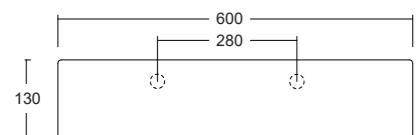

LIKE 60

Lavabo appoggio o sospeso senza troppopieno /
No overflow countertop or wall hung washbasin

Smaltato su 3 lati / Glazed on 3 sides

Cod. W0917