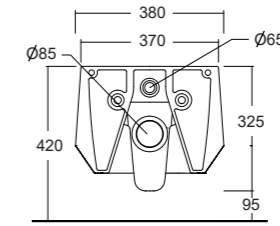

Cod. W8007

TAO

Sanitari sospesi
Wall hung sanitary ware
38x53x32,5cm

Sanitari sospesi
Wall hung sanitary ware
38x53x32,5cm

TAO WC

WC sospeso senza brida /
Wall hung rimless WC

Cod. W10803

Scarico acqua / Water flush
3/4,5 LT