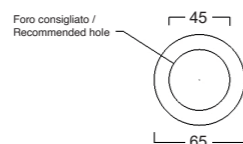

WAS

Lavabo appoggio senza troppopieno /
No overflow countertop washbasin

Cod. W1007

COLONNA WAS

Colonna in ceramica per lavabo Was /
Ceramic pedestal for Was washbasin

Cod. W1008