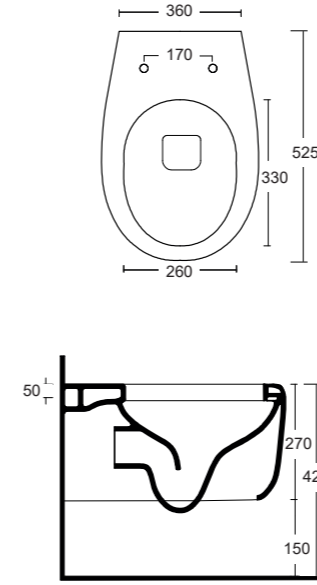

BASIC CIRCLE WC

WC sospeso senza brida /
Wall hung rimless WC

Cod. W0203

Scarico acqua / Water flush
3/4,5 LT