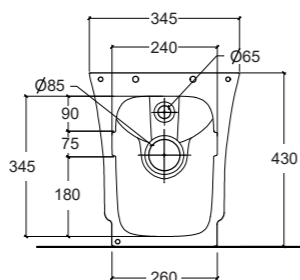

IDEA is Composed of Wall hung rimless Wc with soft close seat cover, slim version.

IDEA WC

WC a terra senza brida /
Back to wall rimless WC

Cod. W10001

 Scarico acqua / Water flush
3/4,5 LT

IDEA WC

WC sospeso senza brida /
Wall hung rimless WC