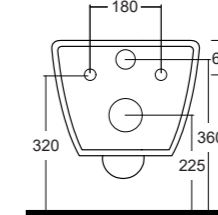

BASIC CIRCLE WC

WC a terra senza brida /
Back to wall rimless WC

Cod. W0201

 Scarico acqua / Water flush
3/4,5 LT

BASIC CIRCLE WC

WC sospeso senza brida /
Wall hung rimless WC

Cod. W0203

 Scarico acqua / Water flush
3/4,5 LT