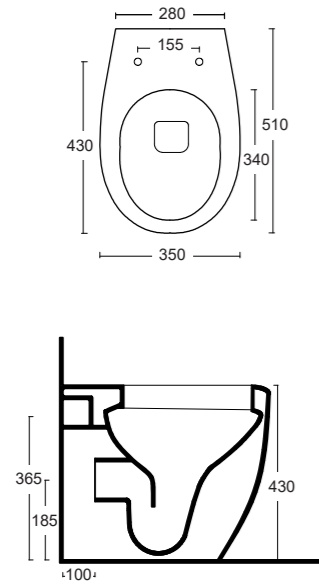

BASIC CIRCLE WC

WC a terra senza brida /
Back to wall rimless WC

Cod. W0201

Scarico acqua / Water flush
3/4,5 LT