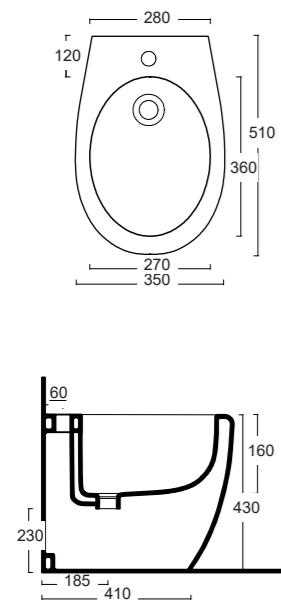

BASIC CIRCLE BIDET

Bidet a terra /
Back to wall bidet

Cod. W0202