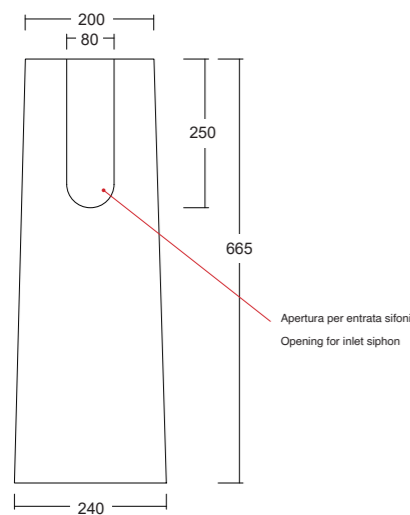

**PRODUZIONE STANDARD /
STANDARD PRODUCTION**

Installazione con scarico a parete /
Wall drainage installation