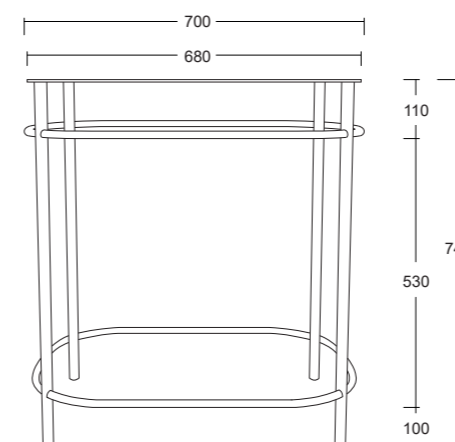

WAS

Lavabo appoggio senza troppopieno /
No overflow countertop washbasin

Cod. W1007

COLONNA WAS

Colonna in ceramica per lavabo Was /
Ceramic pedestal for Was washbasin

Cod. W1008

**PRODUZIONE STANDARD /
STANDARD PRODUCTION**

Installazione con scarico a parete /
Wall drainage installation

**SU RICHIESTA /
UPON REQUEST**

Installazione con scarico a terra /
Floor drainage installation

UPPER

Lavabo appoggio senza troppopieno /
No overflow countertop washbasin

Cod. W3007

STRUTTURA UPPER

Upper struttura in metallo /
Upper floor standing metal frame

Cod. W11080M