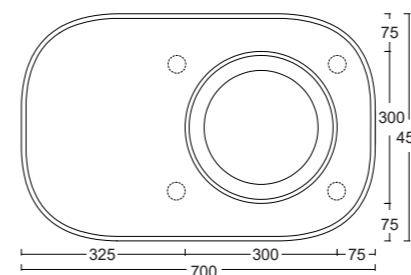

UPPER

Lavabo appoggio senza troppopieno /
No overflow countertop washbasin

Cod. W3007

STRUTTURA UPPER

Upper struttura in metallo /
Upper floor standing metal frame

Cod. W11080M