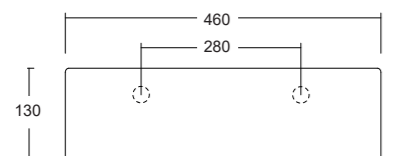

LIKE 46

Lavabo appoggio o sospeso senza troppopieno /
No overflow countertop or wall hung washbasin

Smaltato su 3 lati / Glazed on 3 sides

Cod. W0907