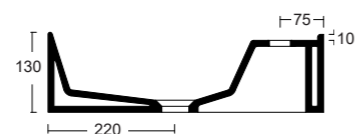

LIKE 60

Lavabo appoggio o sospeso senza troppopieno /
No overflow countertop or wall hung washbasin

Smaltato su 3 lati / Glazed on 3 sides

Cod. W0917