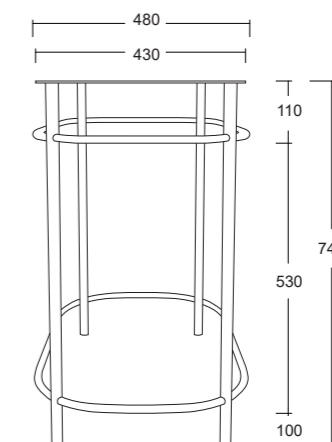

WAS

Lavabo appoggio senza troppopieno /
No overflow countertop washbasin

Cod. W1007

COLONNA WAS

Colonna in ceramica per lavabo Was /
Ceramic pedestal for Was washbasin

Cod. W1008

**PRODUZIONE STANDARD /
STANDARD PRODUCTION**

Installazione con scarico a parete /
Wall drainage installation

**SU RICHIESTA /
UPON REQUEST**

Installazione con scarico a terra /
Floor drainage installation

UPPER

Lavabo appoggio senza troppopieno /
No overflow countertop washbasin

Cod. W3007

STRUTTURA UPPER

Upper struttura in metallo /
Upper floor standing metal frame

Cod. W11080M