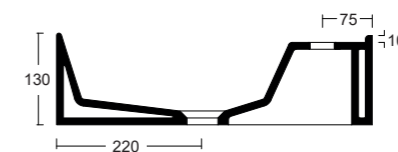

LIKE 80

Lavabo appoggio o sospeso senza troppopieno /
No overflow countertop or wall hung washbasin

Smaltato su 3 lati / Glazed on 3 sides

Cod. W0927