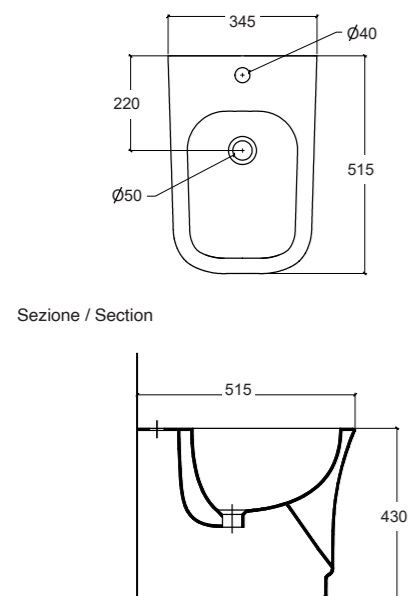

IDEA BIDET

Bidet a terra /
Back to wall bidet

Cod. W10002

Vista frontale / Frontal view