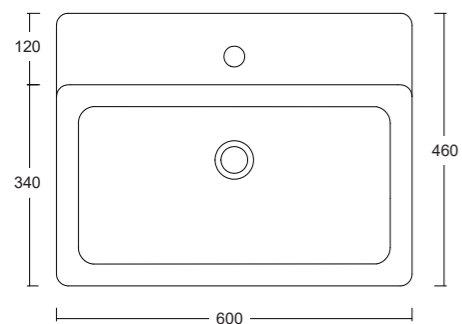

LIKE 60

Lavabo appoggio o sospeso senza troppopieno /
No overflow countertop or wall hung washbasin

Smaltato su 3 lati / Glazed on 3 sides

Cod. W0917