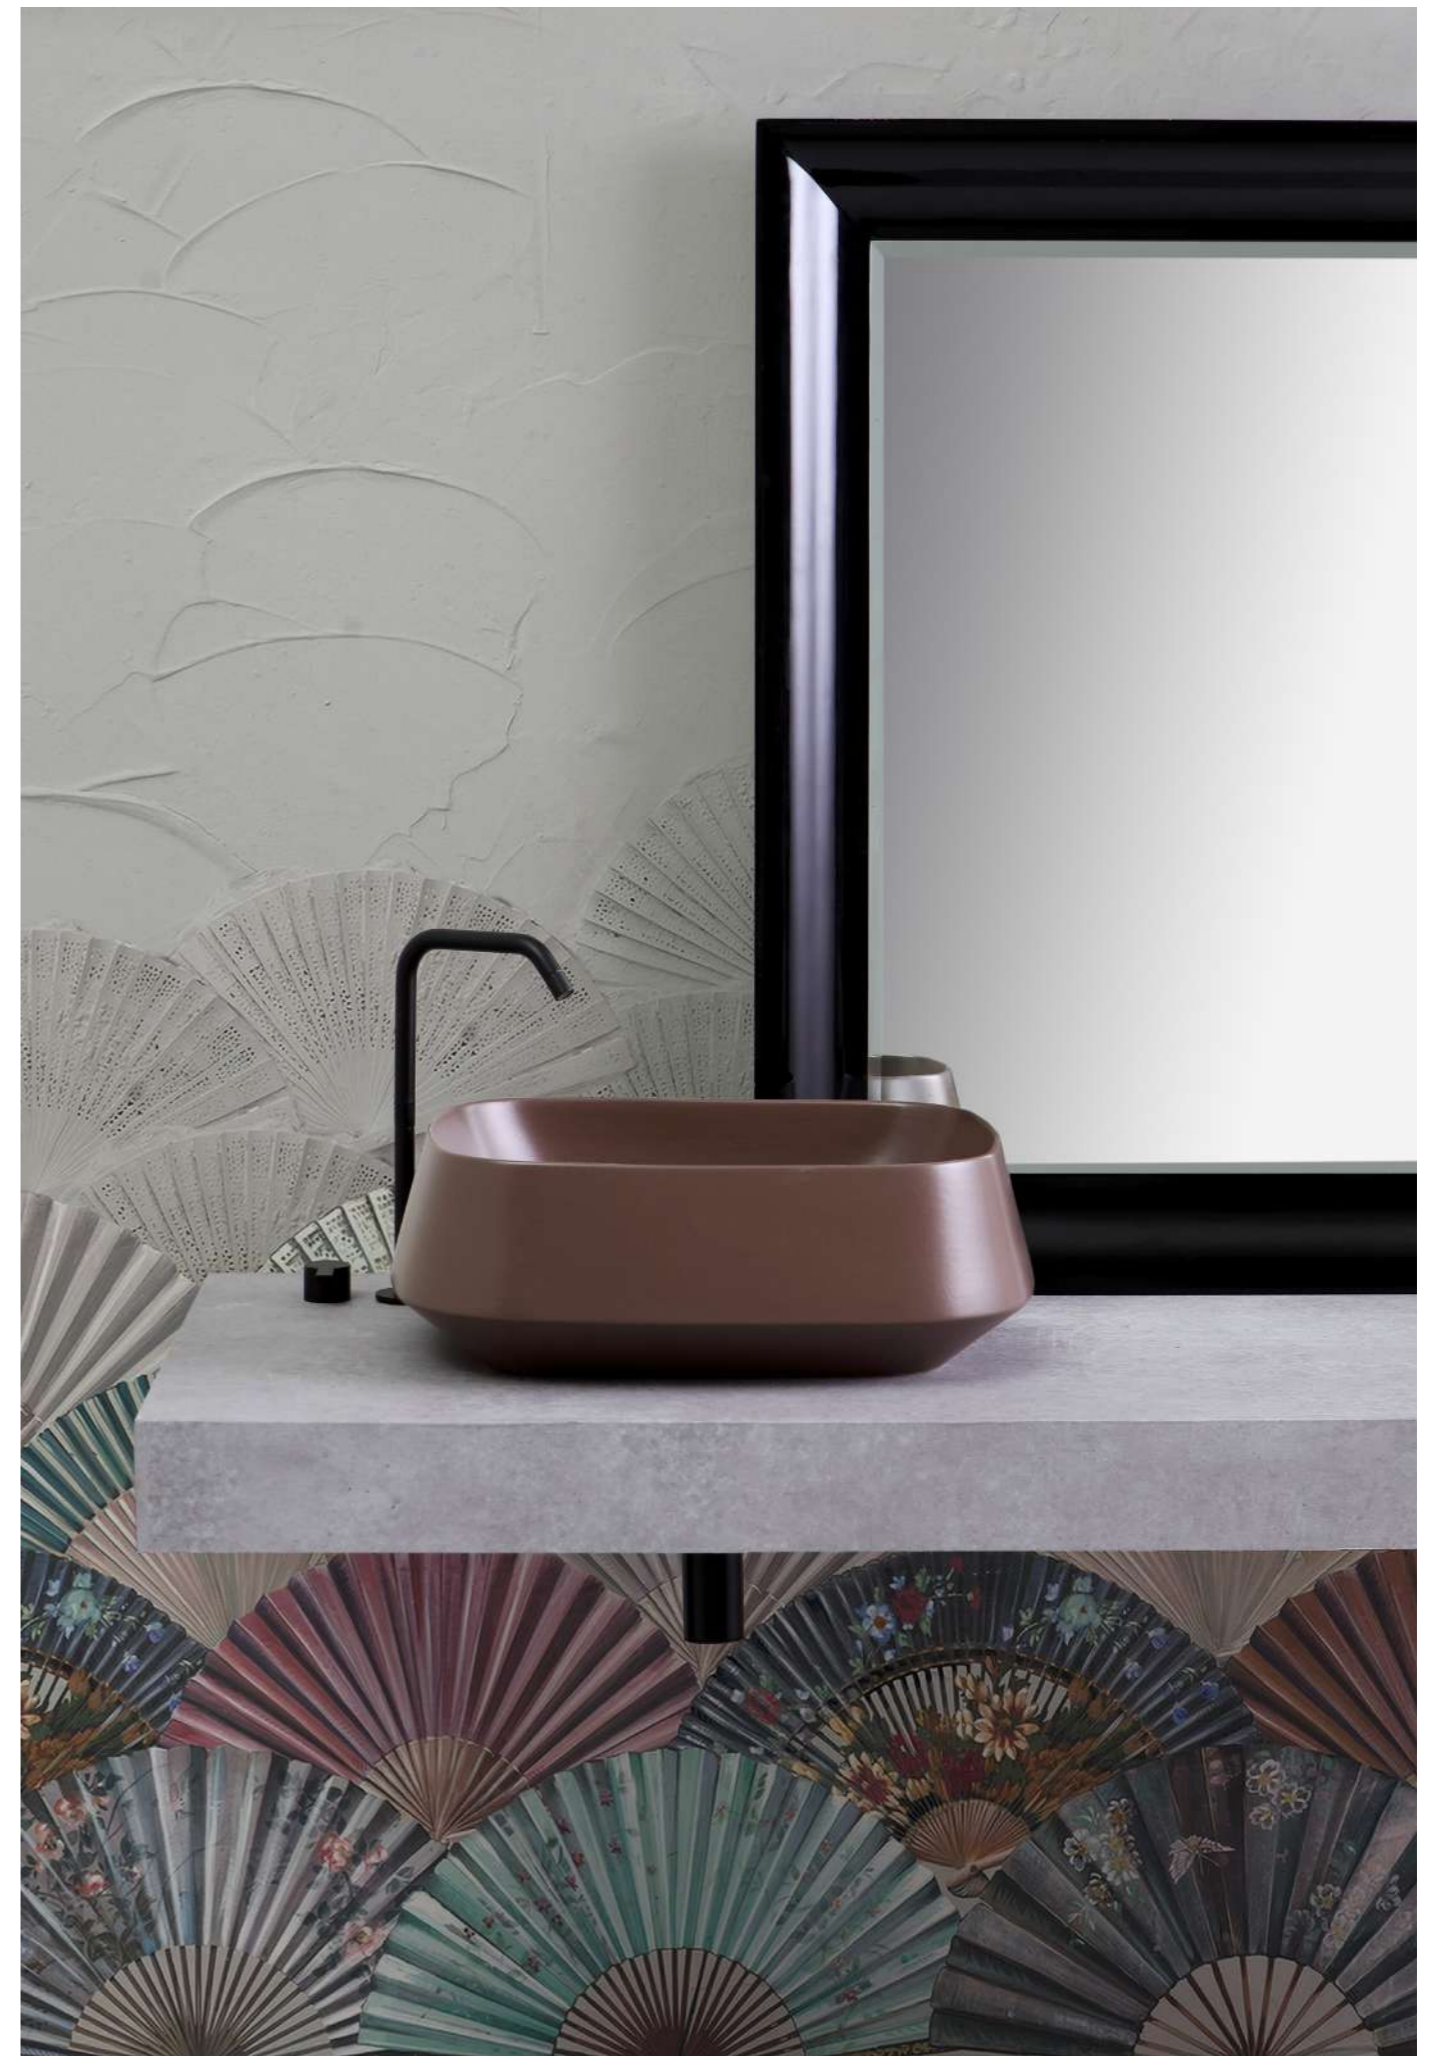

Dimensioni:
Tutte le misure possono variare leggermente rispetto ai pezzi reali in considerazione di usura degli stampi, variazioni tecniche negli impasti utilizzati e nel processo produttivo.

N.B.
Dovuto a continue ricerche e sviluppi per migliorare la qualità, il produttore si riserva i diritti di variare delle specifiche senza preavviso.

Dimensions:
All dimensions can show small differences compared to the real product due to usure of moulds, technical variations of raw materials in the mixture and in production.

Note:
Due to a continuing development programme to improve design and performance, the manufacturer reserves all rights to vary specifications without prior information.