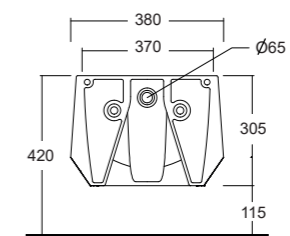

TAO BIDET

Bidet sospeso /
Wall hung bidet

Cod. W10804