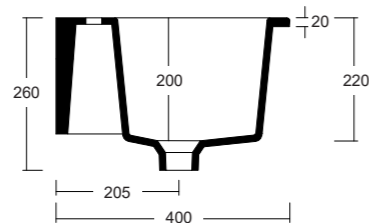

RIO 50x40

Lavatoio tutta vasca installazione incasso o sospeso con troppopieno /
Ceramic laundry sink one bowl with overflow. Inset or wall hung installation

Cod. W0134