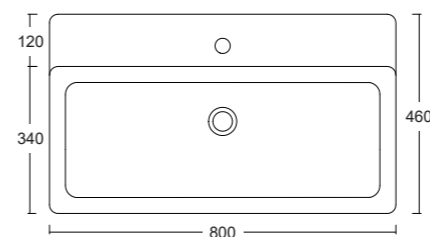

LIKE 80

Lavabo appoggio o sospeso senza troppopieno /
No overflow countertop or wall hung washbasin

Smaltato su 3 lati / Glazed on 3 sides

Cod. W0927