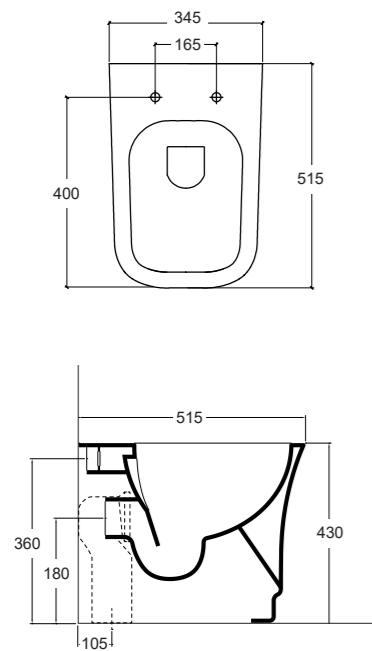

IDEA is Composed of Wall hung rimless Wc with soft close seat cover, slim version.

IDEA WC

WC a terra senza brida /
Back to wall rimless WC

Cod. W10001

 Scarico acqua / Water flush
3/4,5 LT

IDEA WC

WC sospeso senza brida /
Wall hung rimless WC