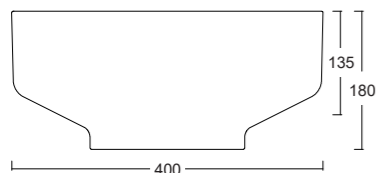

WAS

Lavabo appoggio senza troppopieno /
No overflow countertop washbasin

Cod. W1007

COLONNA WAS

Colonna in ceramica per lavabo Was /
Ceramic pedestal for Was washbasin

Cod. W1008