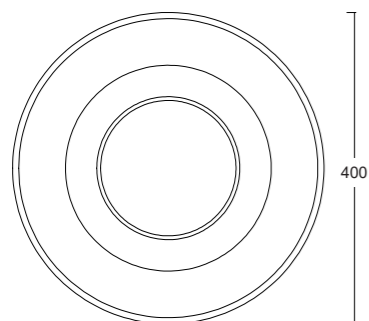

WAS

Lavabo appoggio senza troppopieno /
No overflow countertop washbasin

Cod. W1007

COLONNA WAS

Colonna in ceramica per lavabo Was /
Ceramic pedestal for Was washbasin

Cod. W1008