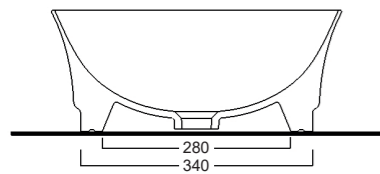

IDEA QUADRATO

Lavabo appoggio senza troppopieno e senza foro rubinetto /
Countertop washbasin without overflow, no tap hole

Cod. W10007