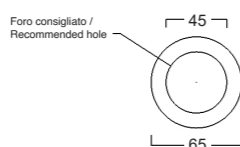

LIKE 46

Lavabo appoggio o sospeso senza troppopieno /
No overflow countertop or wall hung washbasin

Smaltato su 3 lati / Glazed on 3 sides

Cod. W0907