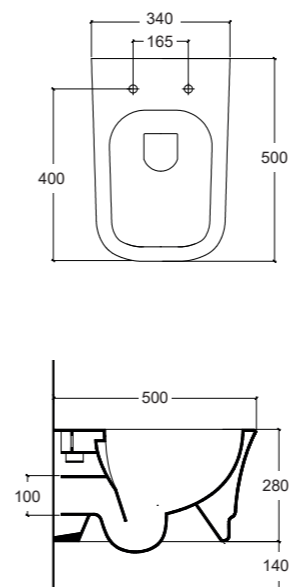

IDEA WC

WC sospeso senza brida /
Wall hung rimless WC

Cod. W10003

Scarico acqua / Water flush
3/4,5 LT