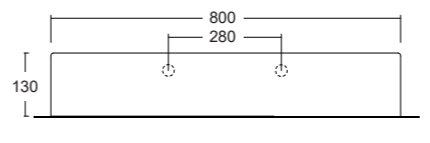

LIKE 80

Lavabo appoggio o sospeso senza troppopieno /
No overflow countertop or wall hung washbasin

Smaltato su 3 lati / Glazed on 3 sides

Cod. W0927